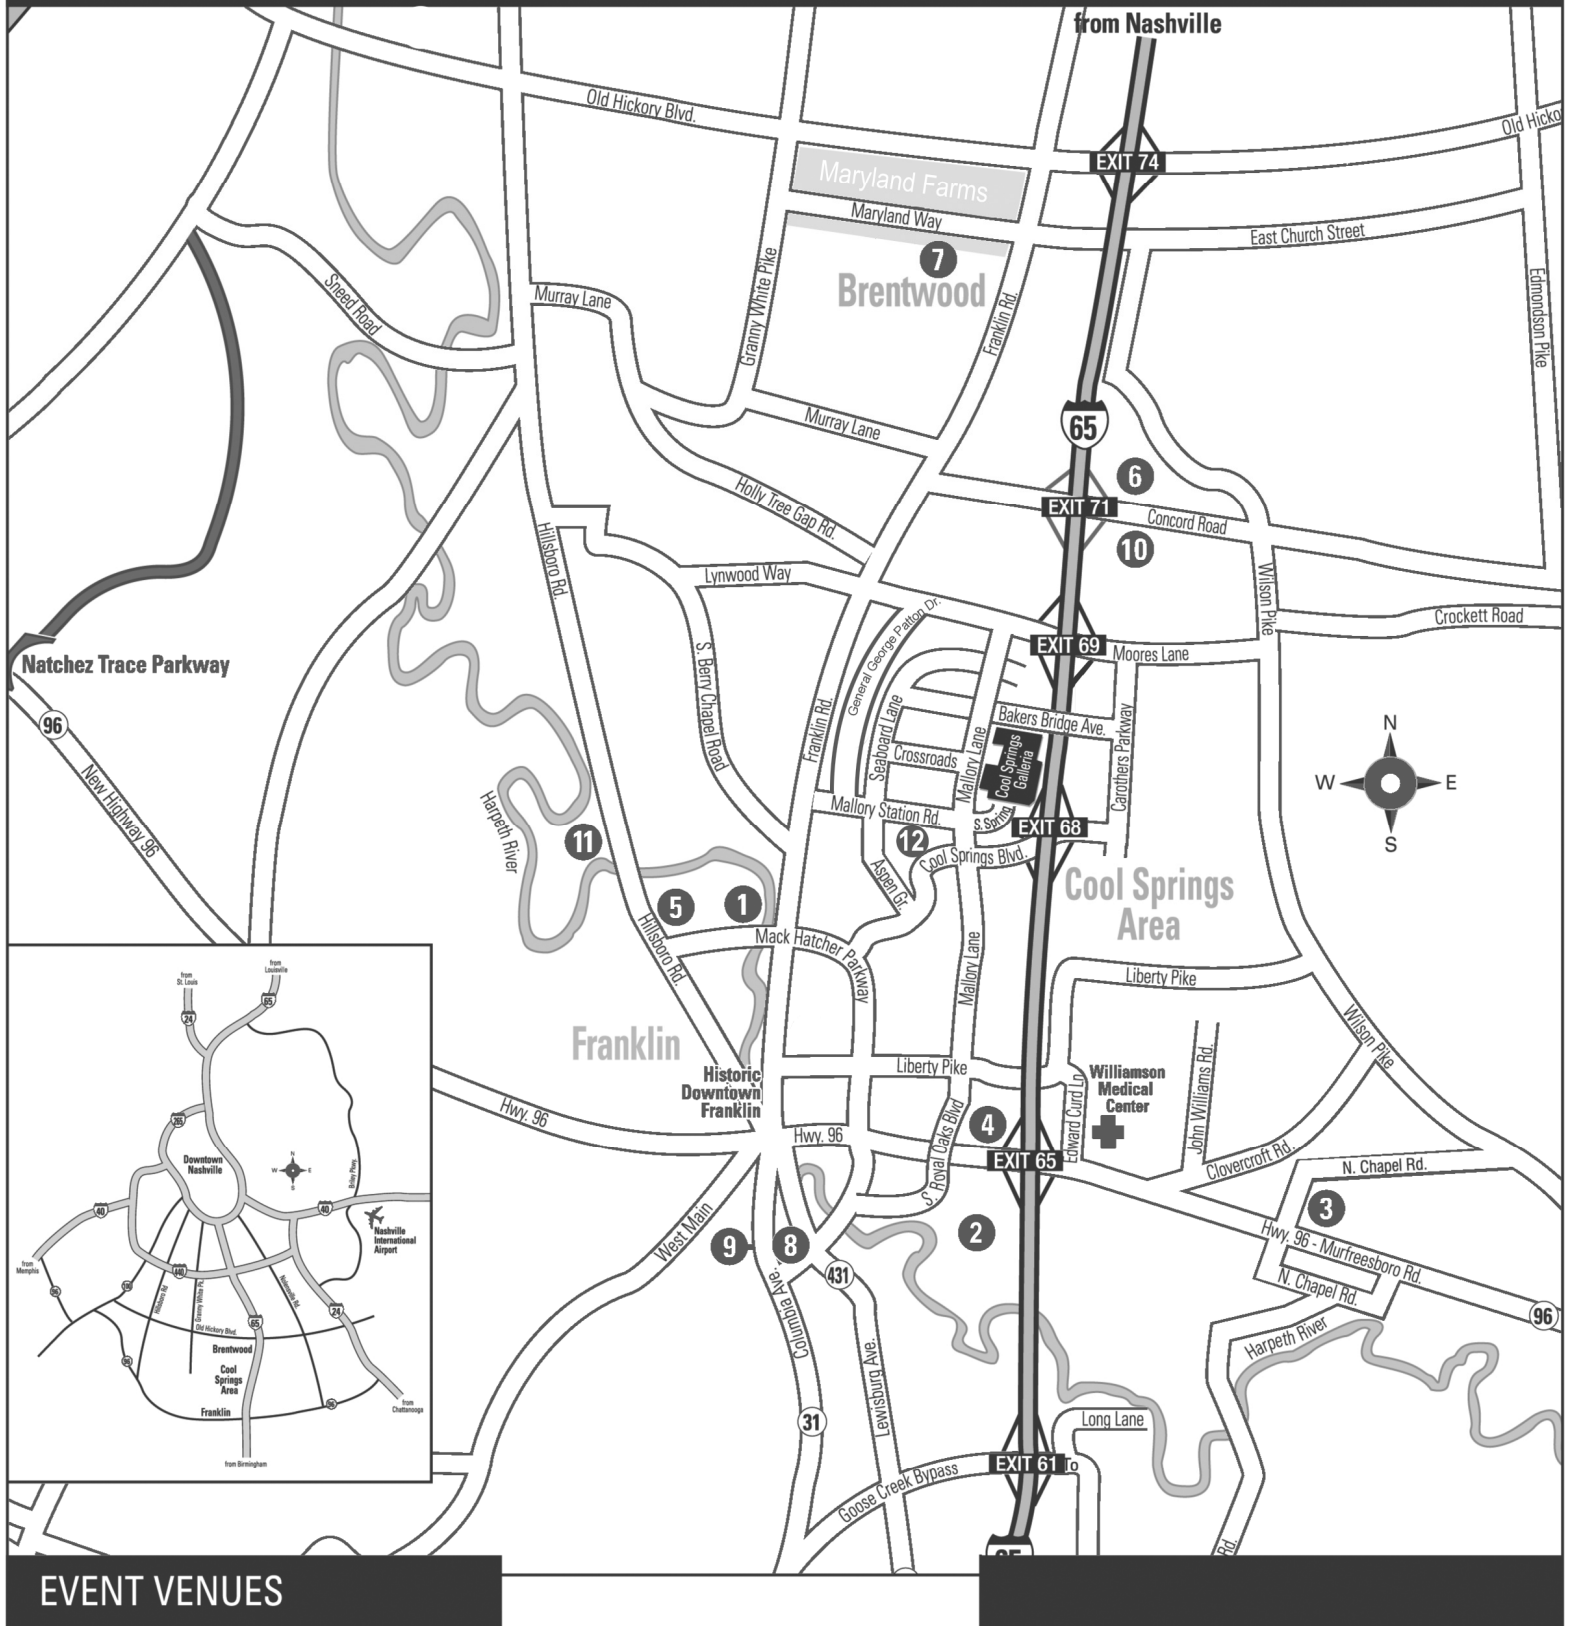

TENNESSEE SENIOR OLYMPICS VENUE MAP

EVENT VENUES

- | | |
|--|------------------------------|
| 1 Battleground Academy | 7 Maryland Farms YMCA |
| 2 Forrest Crossing Golf Course | 8 Sodium |
| 3 Fly Park/Cecil Lewis Park | 9 Academy Park |
| 4 Franklin Entertainment Center | 10 River Park |
| 5 Franklin Recreation Complex | 11 Fieldstone Park |
| 6 Indoor Sports Complex | 12 A Game |