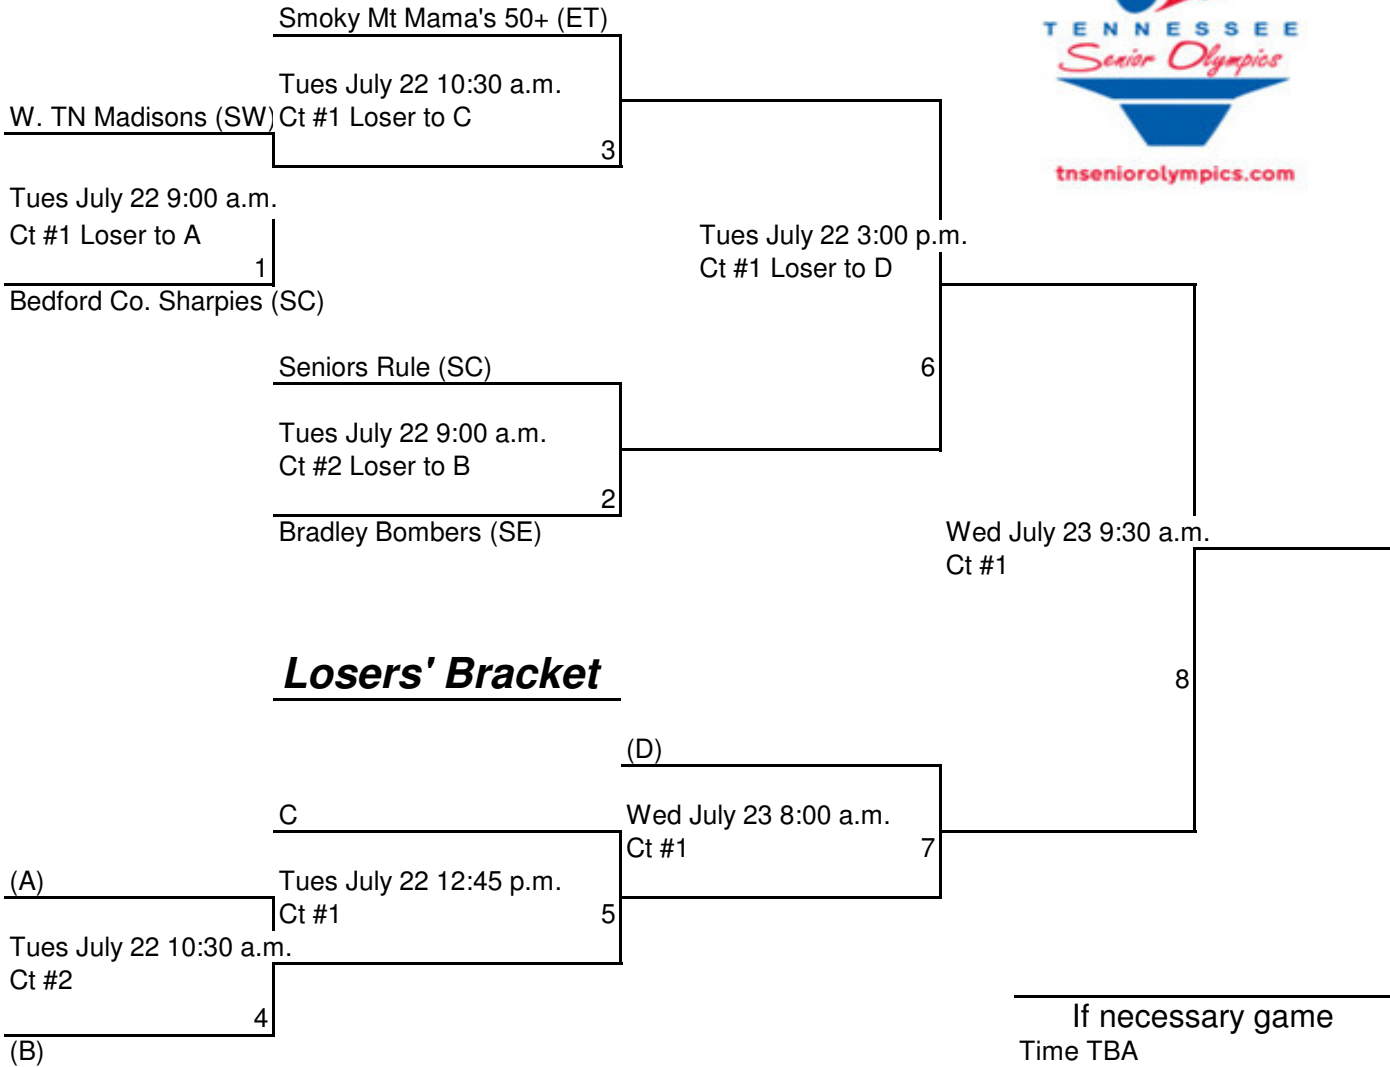

Tennessee Senior Olympics 2008

Men's 50+ 3x3 Basketball Tournament

All games at BGA Cherry Sports Center

Tennessee Senior Olympics 2008

Women's 50+ Basketball Tournament

BGA Cherry Sports Center

Tennessee Senior Olympics 2008

Men's 55+ 3 x3 Basketball Tournament

Wed Games at BGA Middle School/ Thurs Games at Cherry Center

Tennessee Senior Olympics 2008

Women's 55+ 3x3 Basketball Tournament

All games played at BGA Cherry Sports Center