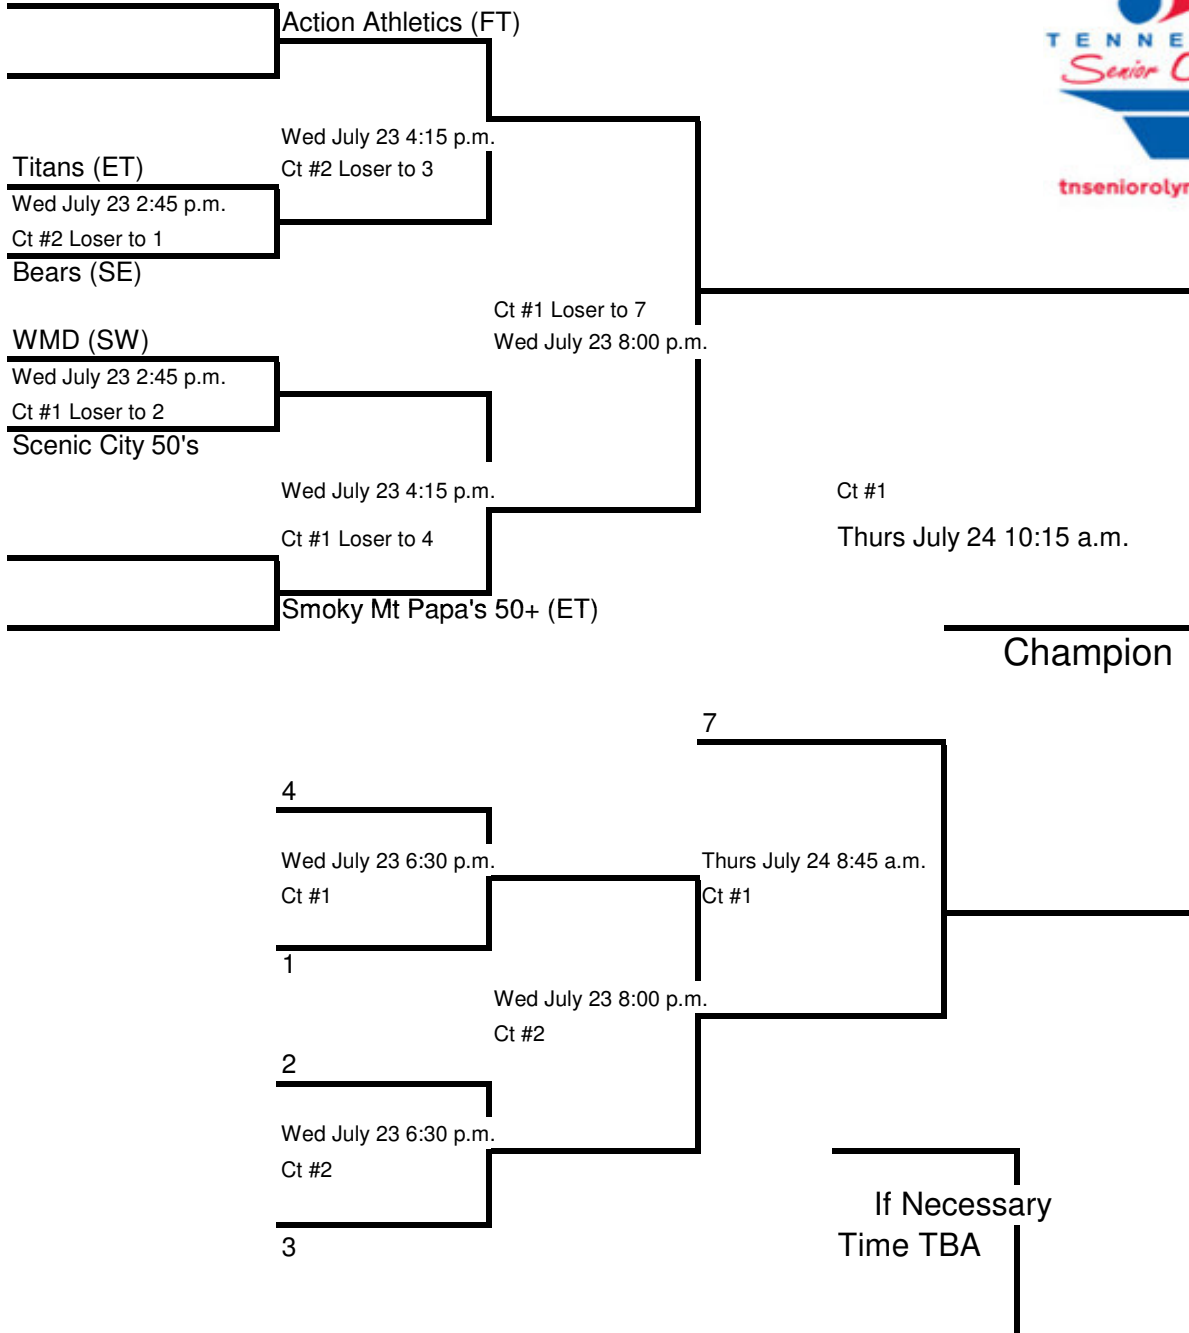

Tennessee Senior Olympics 2008

Men's 50+ 3x3 Basketball Tournament

All games at BGA Cherry Sports Center

Tennessee Senior Olympics 2008

Women's 50+ Basketball Tournament

BGA Cherry Sports Center

Tennessee Senior Olympics 2008

Men's 55+ 3 x3 Basketball Tournament

Wed Games at BGA Middle School/ Thurs Games at Cherry Center

Tennessee Senior Olympics 2008

Women's 55+ 3x3 Basketball Tournament

All games played at BGA Cherry Sports Center