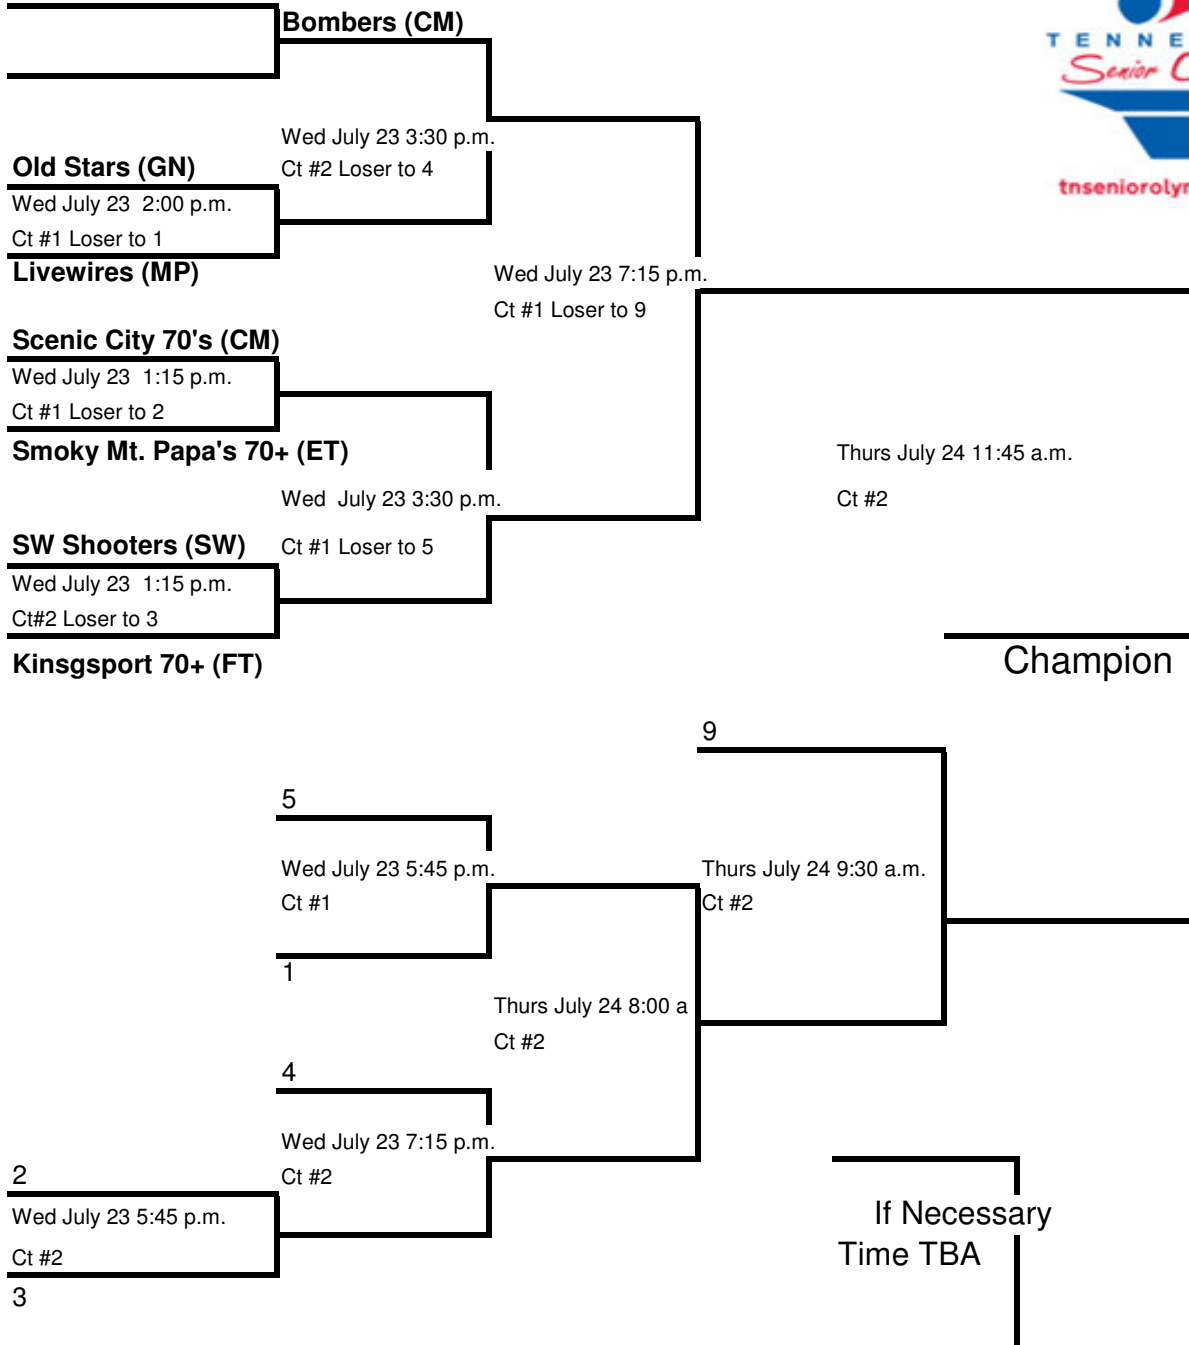

Tennessee Senior Olympics 2008

Mens' 70+ 3x3 Basketball Tournament

Wed Games at BGA Middle School/Thurs Games at BGA Cherry Center