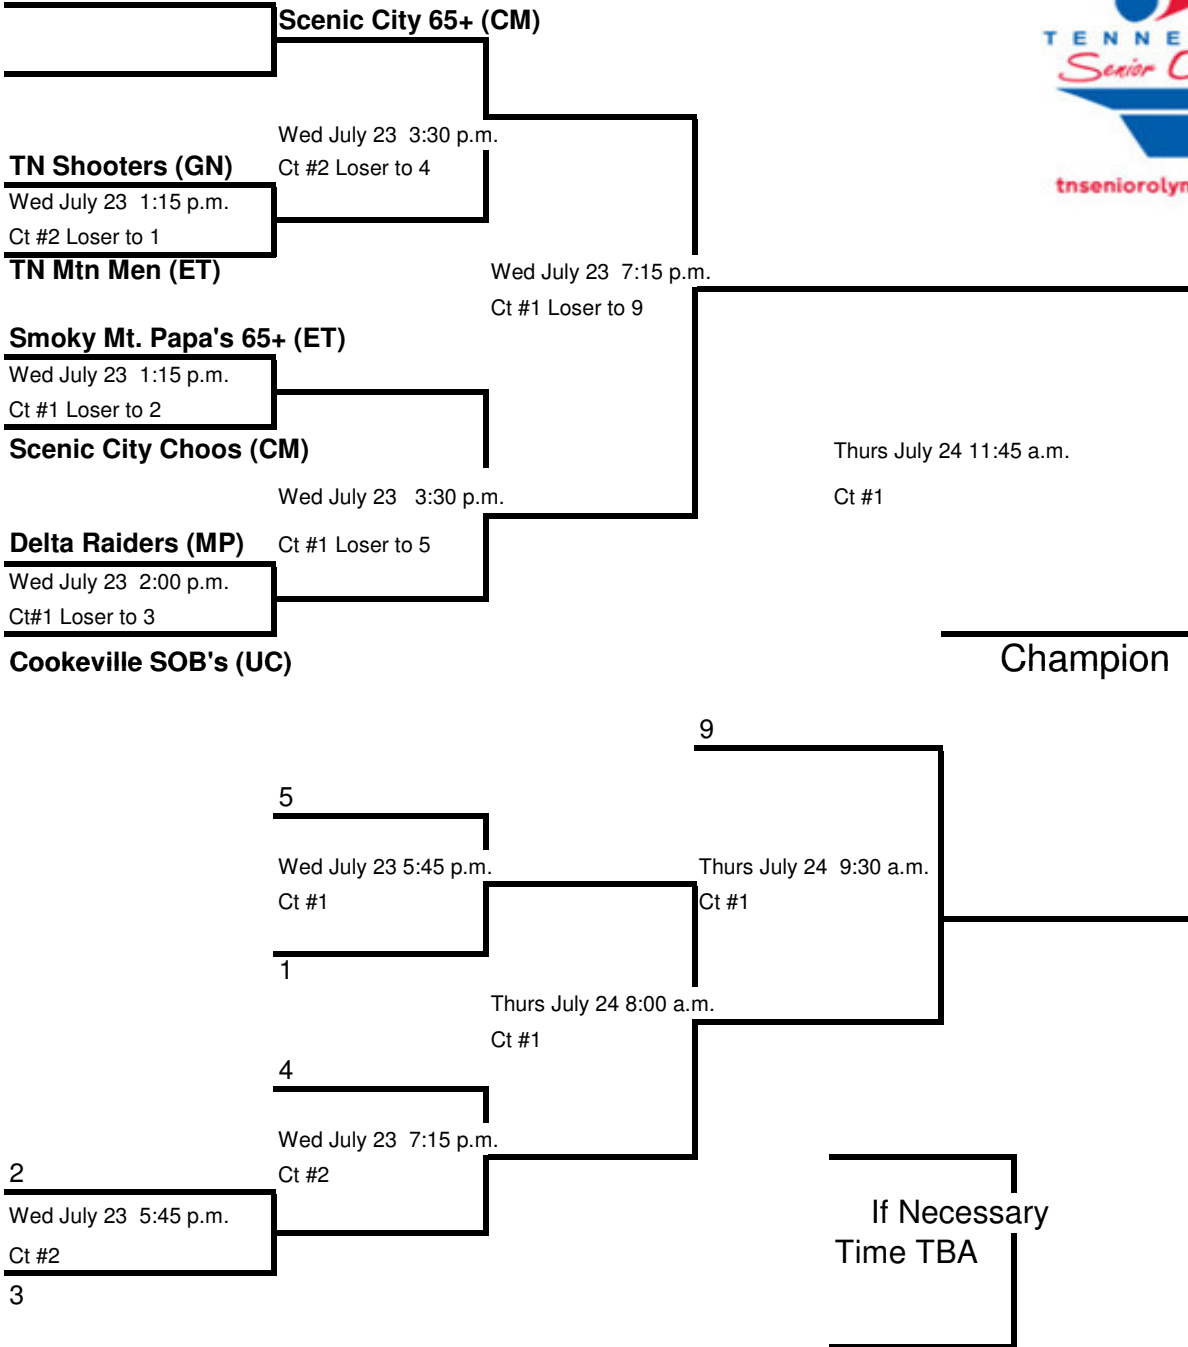

Men's 65+ 3x3 Basketball Tournament

All Games at BGA Cherry Sports Center