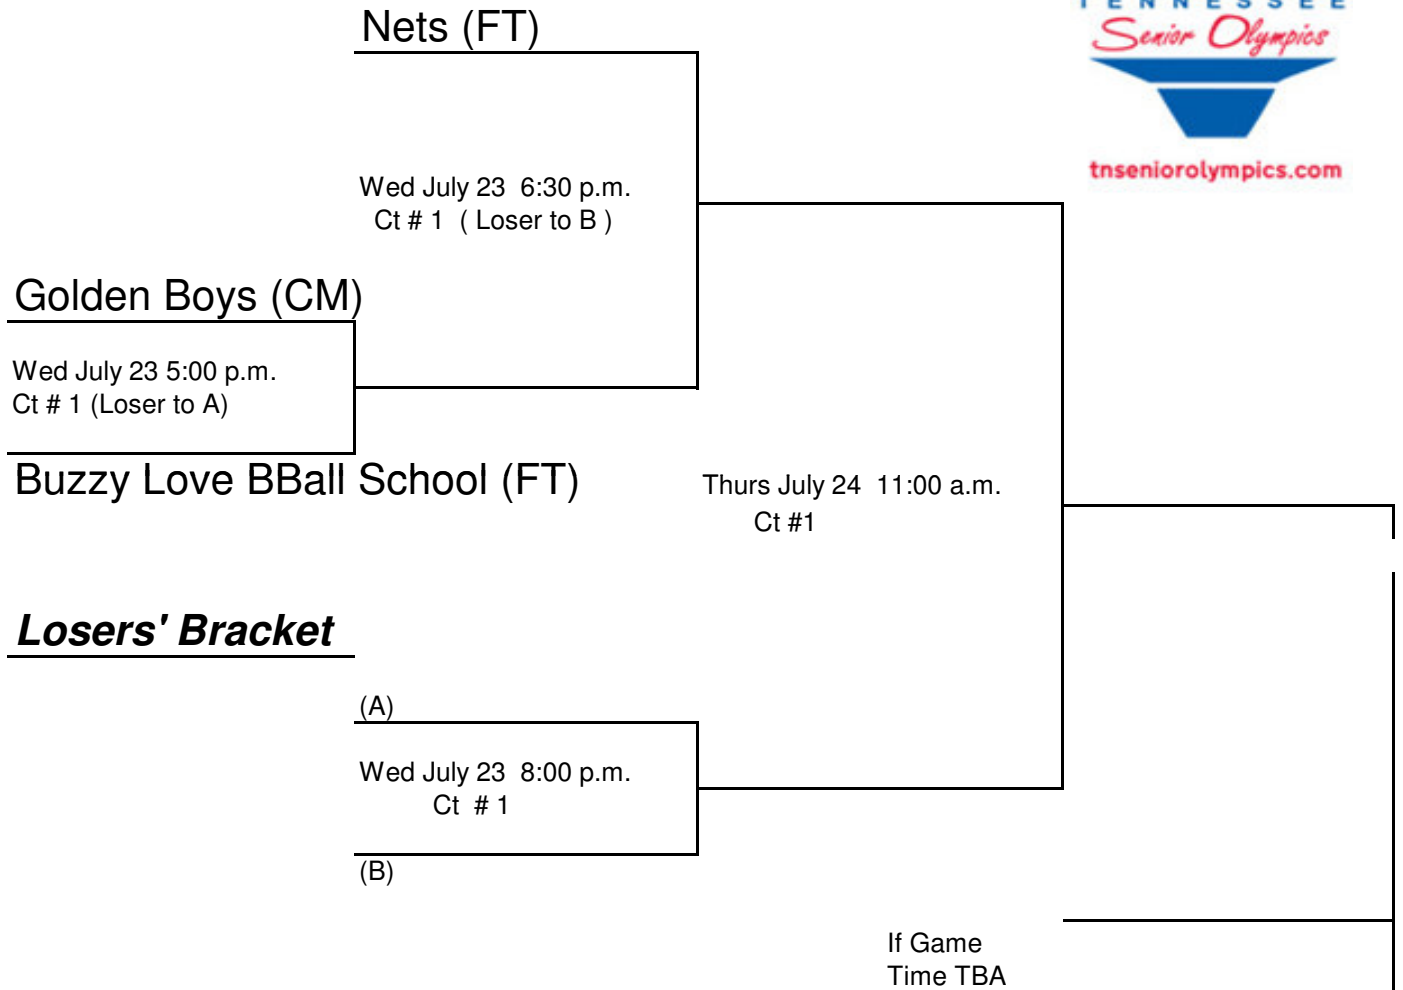

Tennessee Senior Olympics 2008

Men's 50+ 3x3 Basketball Tournament

All games at BGA Cherry Sports Center

Tennessee Senior Olympics 2008

Women's 50+ Basketball Tournament

BGA Cherry Sports Center

Tennessee Senior Olympics 2008

Men's 55+ 3 x3 Basketball Tournament

Wed Games at BGA Middle School/ Thurs Games at Cherry Center

Tennessee Senior Olympics 2008

Women's 55+ 3x3 Basketball Tournament

All games played at BGA Cherry Sports Center