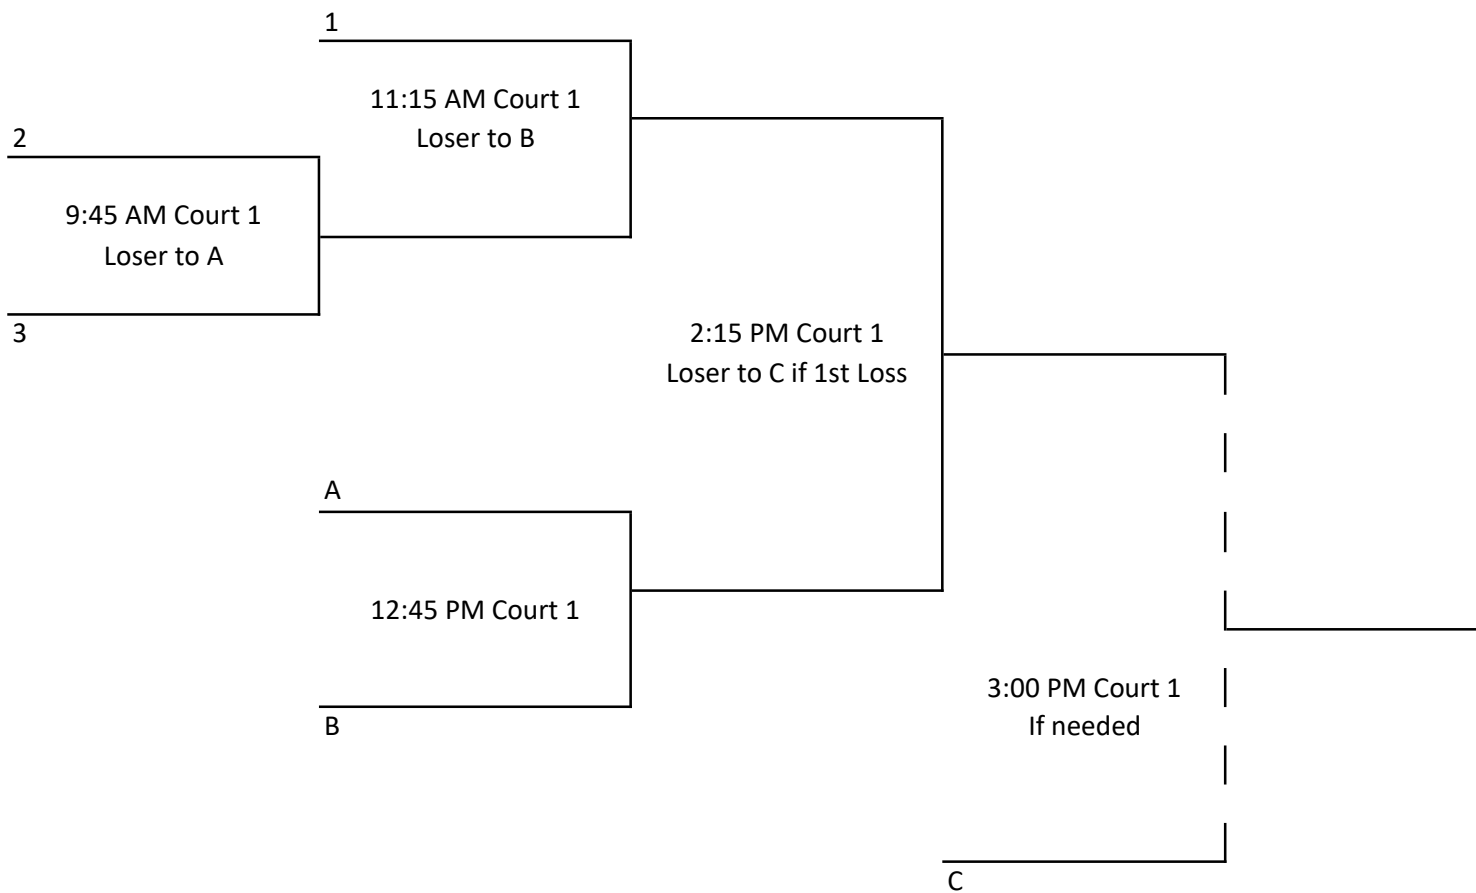

Mens 3 on 3
65+ Double Elimination Tournament
All Games on Monday 6/24