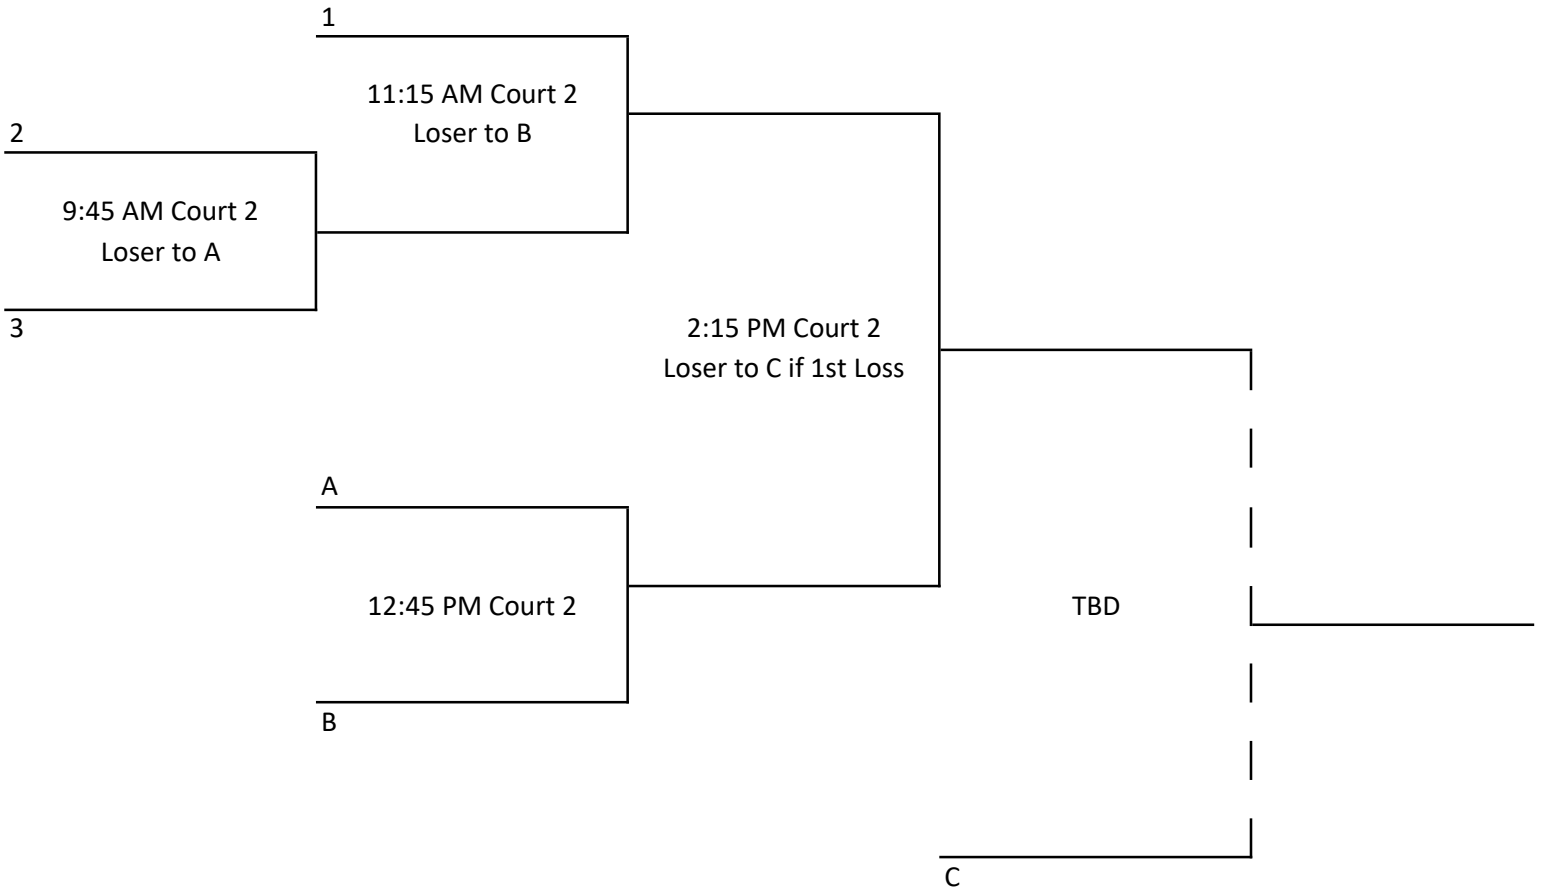

**Womens 3 on 3
60+ Double Elimination Tournament
All Games on Monday 6/24**

15 minute halves