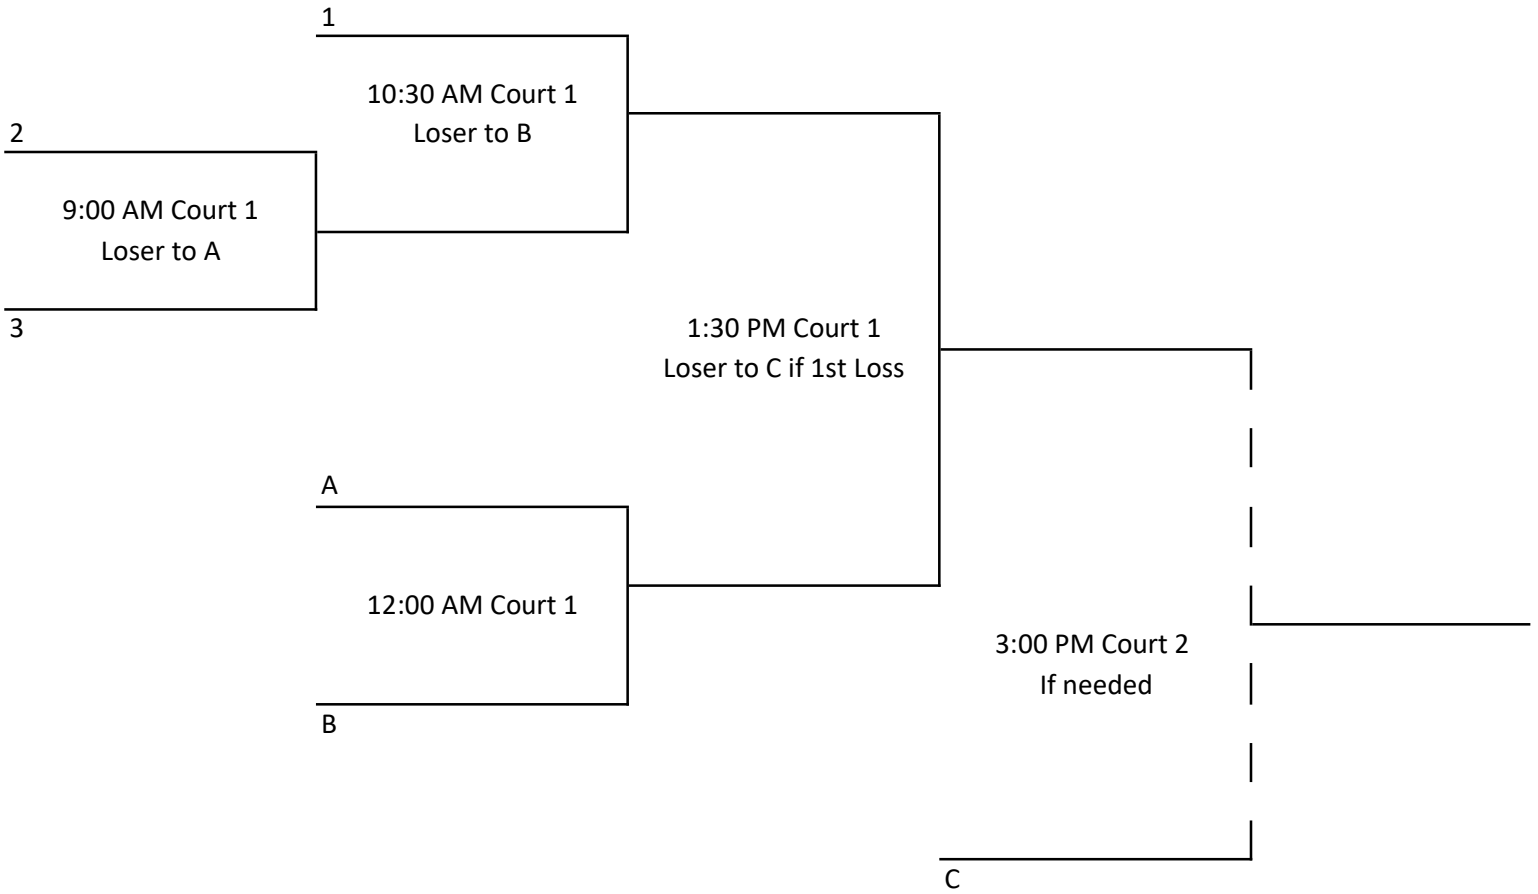

Men 3 on 3
70+ Double Elimination Tournament
All games on Monday 6/24

15 minute halves