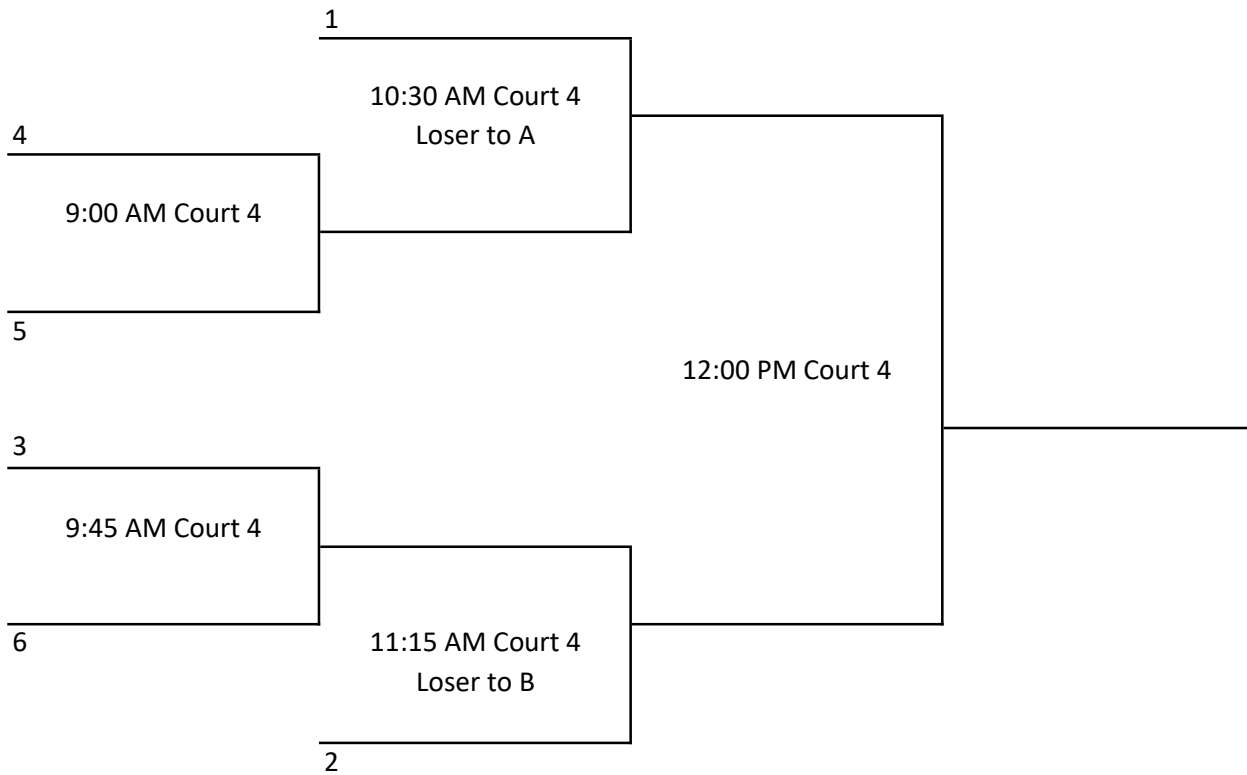

Mens 3 on 3
60+ Single Elimination Tournament
All Games on Sunday 6/22
15 minute halves